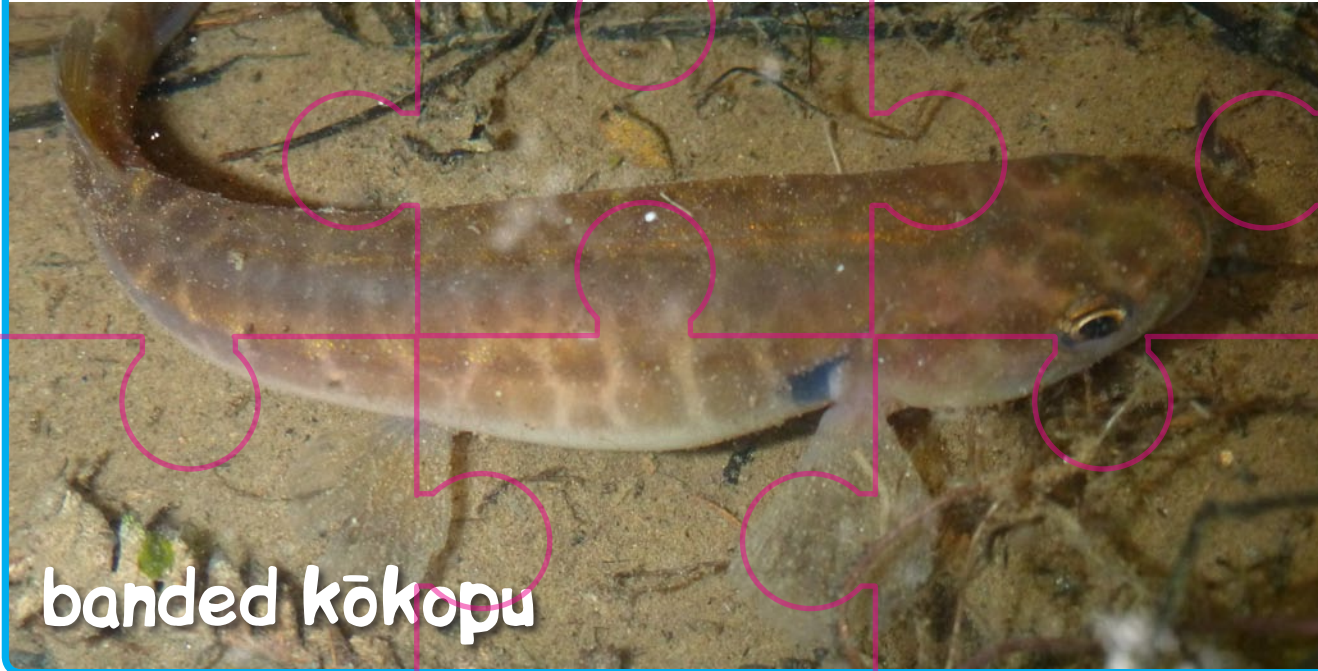

short jaw kōkopu

kōaro

Meet the **5** whitebait species of New Zealand

National Inanga Spawning Education Programme from

īnanga

banded kōkopu

giant kōkopu