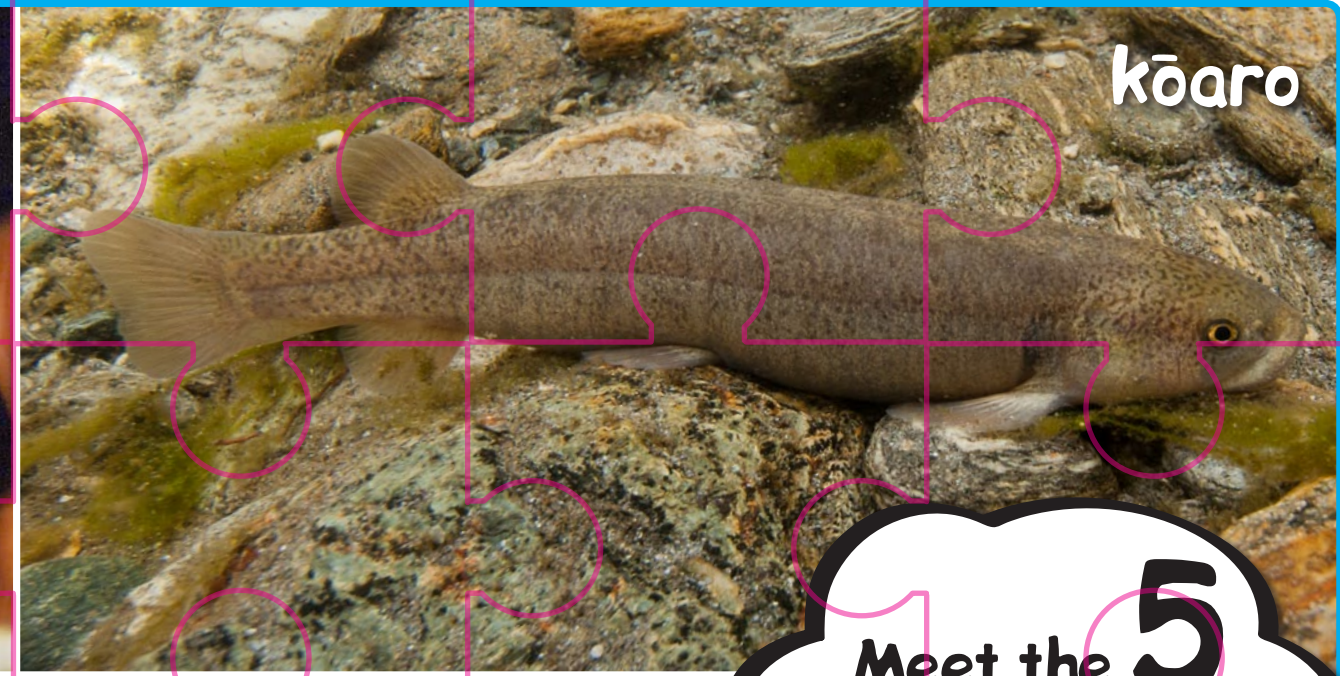

short jaw kōkopu

kōaro

Meet the **5** whitebait species of New Zealand

National Inanga Spawning Education Programme from

īnanga

banded kōkopu

giant kōkopu